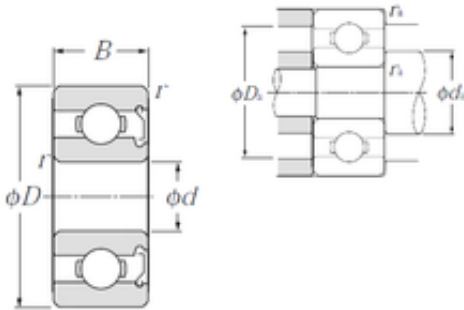

PFG BEARING LIMITED

9,525 mm x 22,225 mm x 7,142 mm ntn r6z bearing

Bearing No. r6z

r6z Bearing 2D drawings and 3D CAD models

Size	9.525x22.225x7.142 mm
Bore Diameter	9,525 mm
Outer Diameter	22,225 mm
Width	7,142 mm
d	9,525 mm
D	22,225 mm
B	7,142 mm
C	7,142 mm
r min.	0,41 mm
da min.	11,5 mm
da max	11,9 mm
Da max.	20,2 mm
ra max.	0,4 mm
Weight	15 Kg
Basic dynamic load rating (C)	3,3 kN
Basic static load rating (C0)	1,4 kN
(Grease) Lubrication Speed	31000 r/min
(Oil) Lubrication Speed	37000 r/min
Category	Single Row Ball Bearings
Inventory	0.0
Manufacturer Name	NTN
Minimum Buy Quantity	N/A
Weight / Kilogram	0.01
EAN	4547359496697
Product Group	B00308

PFG BEARING LIMITED

Enclosure	1 Metal Shield
Precision Class	ABEC 1 ISO P0
Maximum Capacity / Filling Slot	No
Rolling Element	Ball Bearing
Snap Ring	No
Internal Special Features	No
Cage Material	Steel
Internal Clearance	C0-Medium
Inch - Metric	Inch
Long Description	3/8" Bore; 7/8" Outside Diameter; 9/32" Outer Race Width; 1 Metal Shield; Ball Bearing; ABEC 1 ISO P0; No Filling Slot; No Snap Ring; No Internal Special Features
Category	Single Row Ball Bearing
UNSPSC	31171504
Harmonized Tariff Code	8482.10.50.68
Noun	Bearing
Keyword String	Ball
Manufacturer URL	http://www.ntnamerica.com
Manufacturer Item Number	R6Z/1E
Weight / LBS	0.022
Outside Diameter	0.875 Inch 22.225 Millimeter
Outer Race Width	0.281 Inch 7.137 Millimeter
Bore	0.375 Inch 9.525 Millimeter
bore diameter:	0.3750 in
precision rating:	ISO Class 0
outside diameter:	0.8750 in
finish/coating:	Uncoated